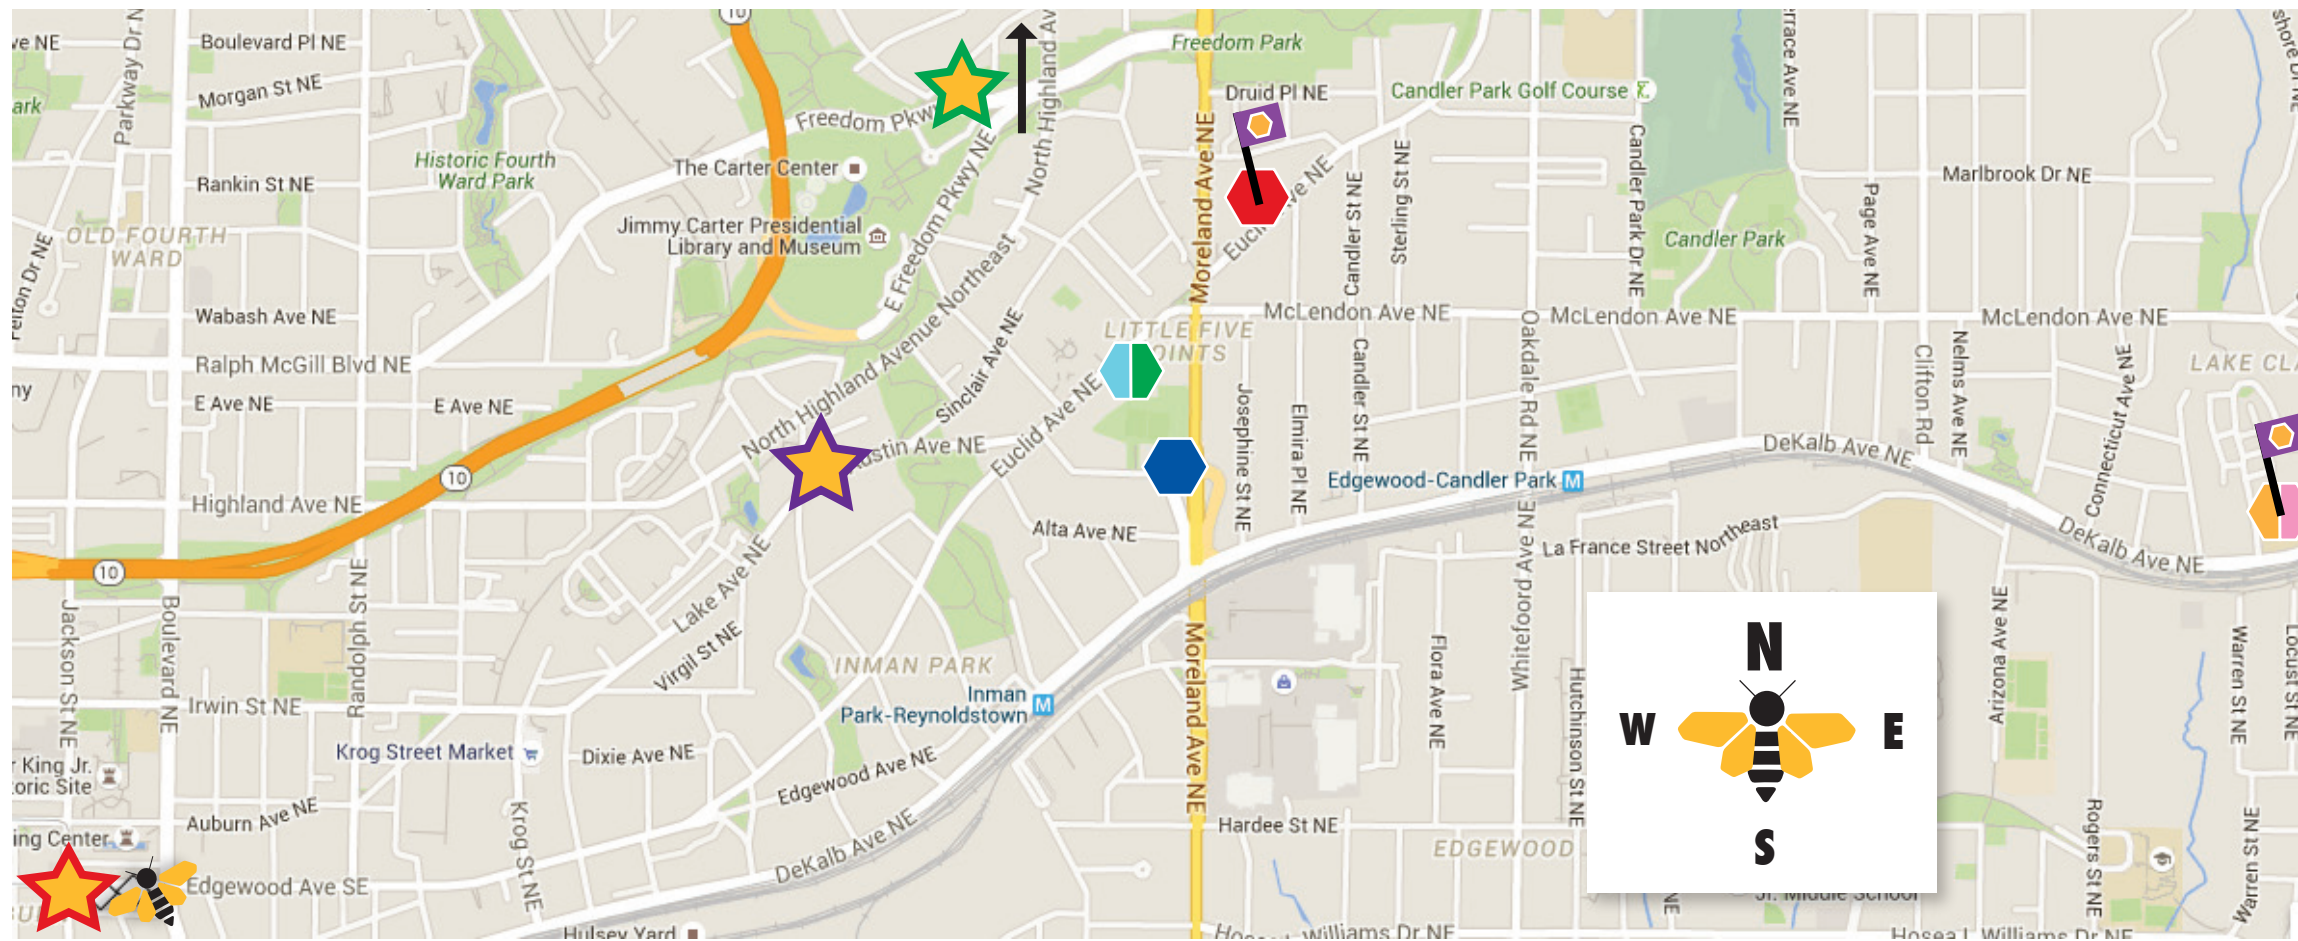

2016 ATLANTA FRINGE FESTIVAL MAP

PERFORMANCE VENUES

7 Stages - Main Stage
1105 Euclid Ave. NE

7 Stages - Back Stage
1105 Euclid Ave. NE

Horizons School Gym
1900 Dekalb Ave NE

Horizons School Theater
1900 DeKalb Ave NE

International Montessori Academy
1240 Euclid Ave. NE

Wrecking Bar Brewpub
The Marianna
292 Moreland Ave. NE

HIVE HOT SPOTS *(Festivities begin @ 11pm)*

THURSDAY, June 9
Joystick Gamebar
427 Edgewood Ave SE

FRIDAY, June 10
The Albert
918 Austin Ave NE

SATURDAY, June 11
Sweet Auburn BBQ
656 North Highland Ave. NE

OTHER

"Dirty South" Closing Party
& Awards Ceremony @ MOTHER
447 Edgewood Ave SE

BUMBLEBUS Shuttle Stops

Get Multi-Show Passes,
Buttons, and 5th Anniversary
swag at Fringe HQ!
Located at the 7 Stages Lobby

2016
Atlanta Fringe Festival
QUICK GUIDE
Schedule & Map